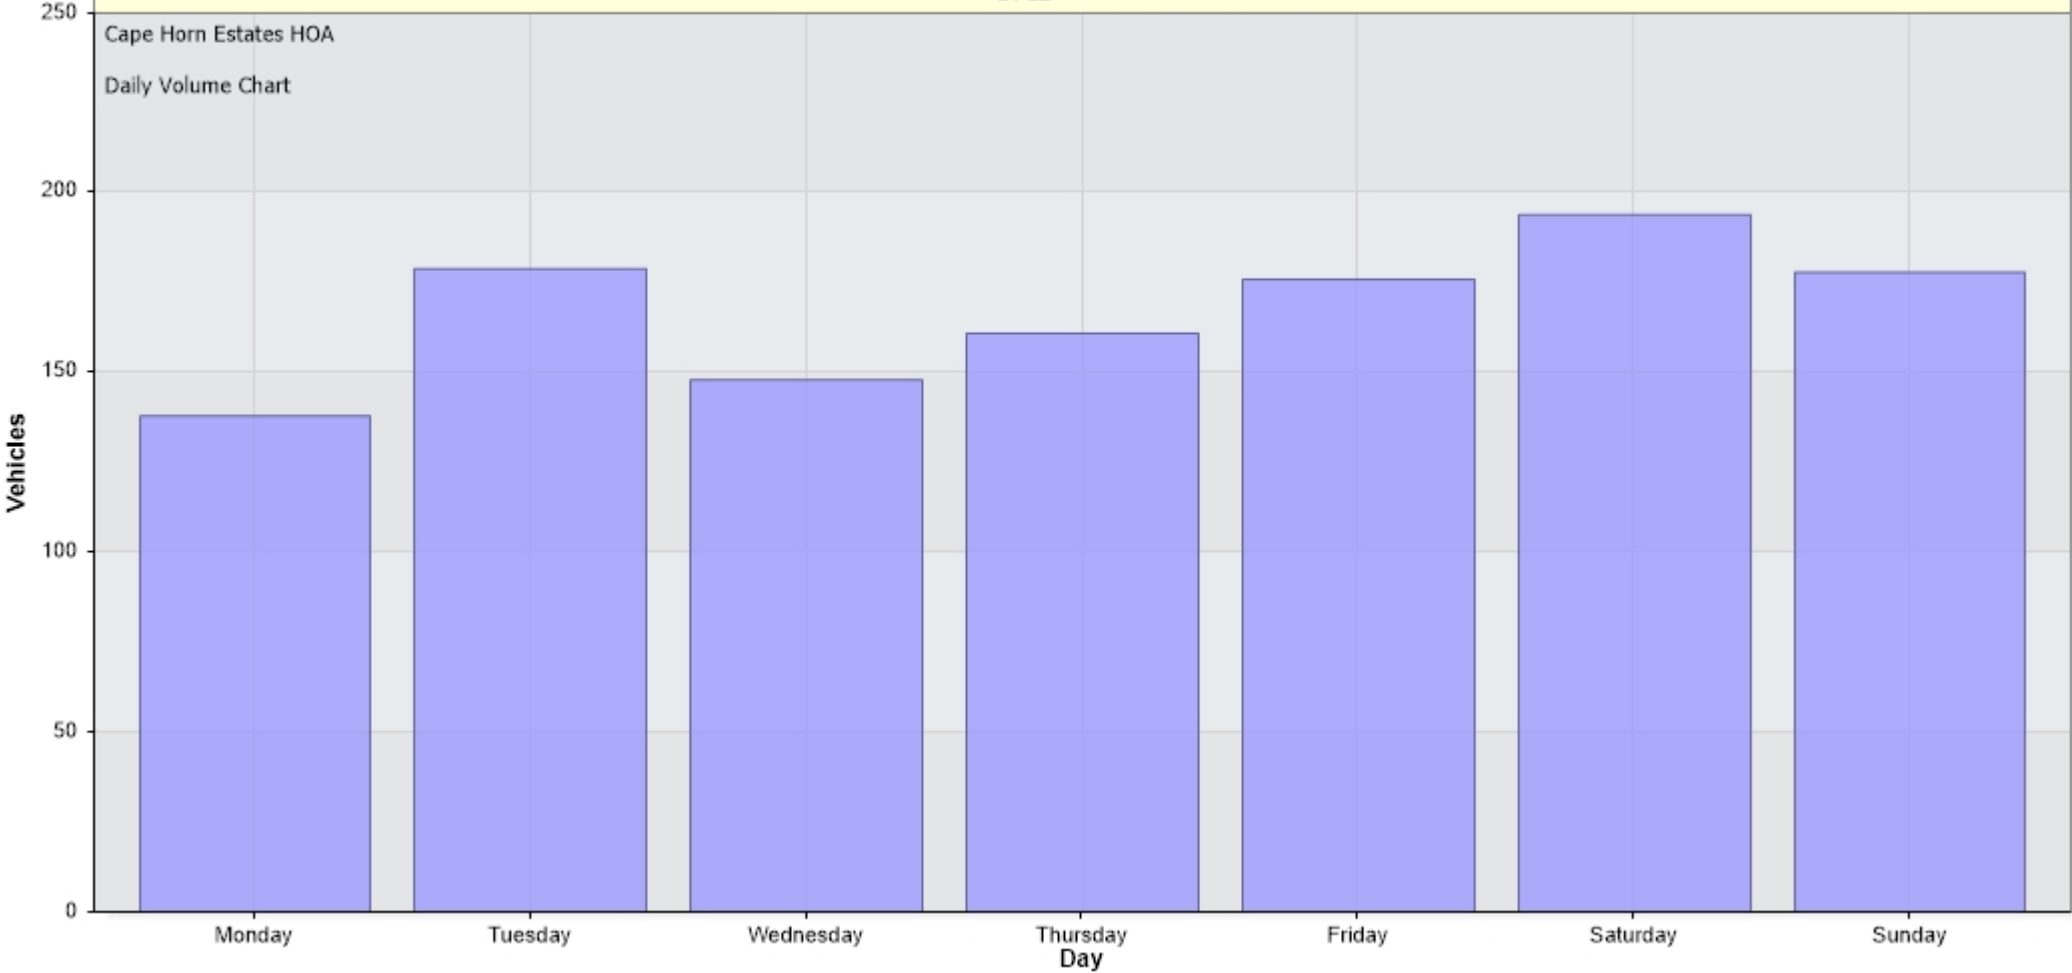

0 2 4 6 8 10 12 14 16 18

Lane Data: Daily Volume for Week of 8/28/2023

Daily Vehicles Counts  
L1 L2

L1

L2

Daily Vehicles Counts

Vehicles

Monday

Tuesday

Wednesday

Thursday  
Day

Friday

Saturday

Sunday

Cape Horn Estates HOA  
Daily Volume Chart

Zoom help