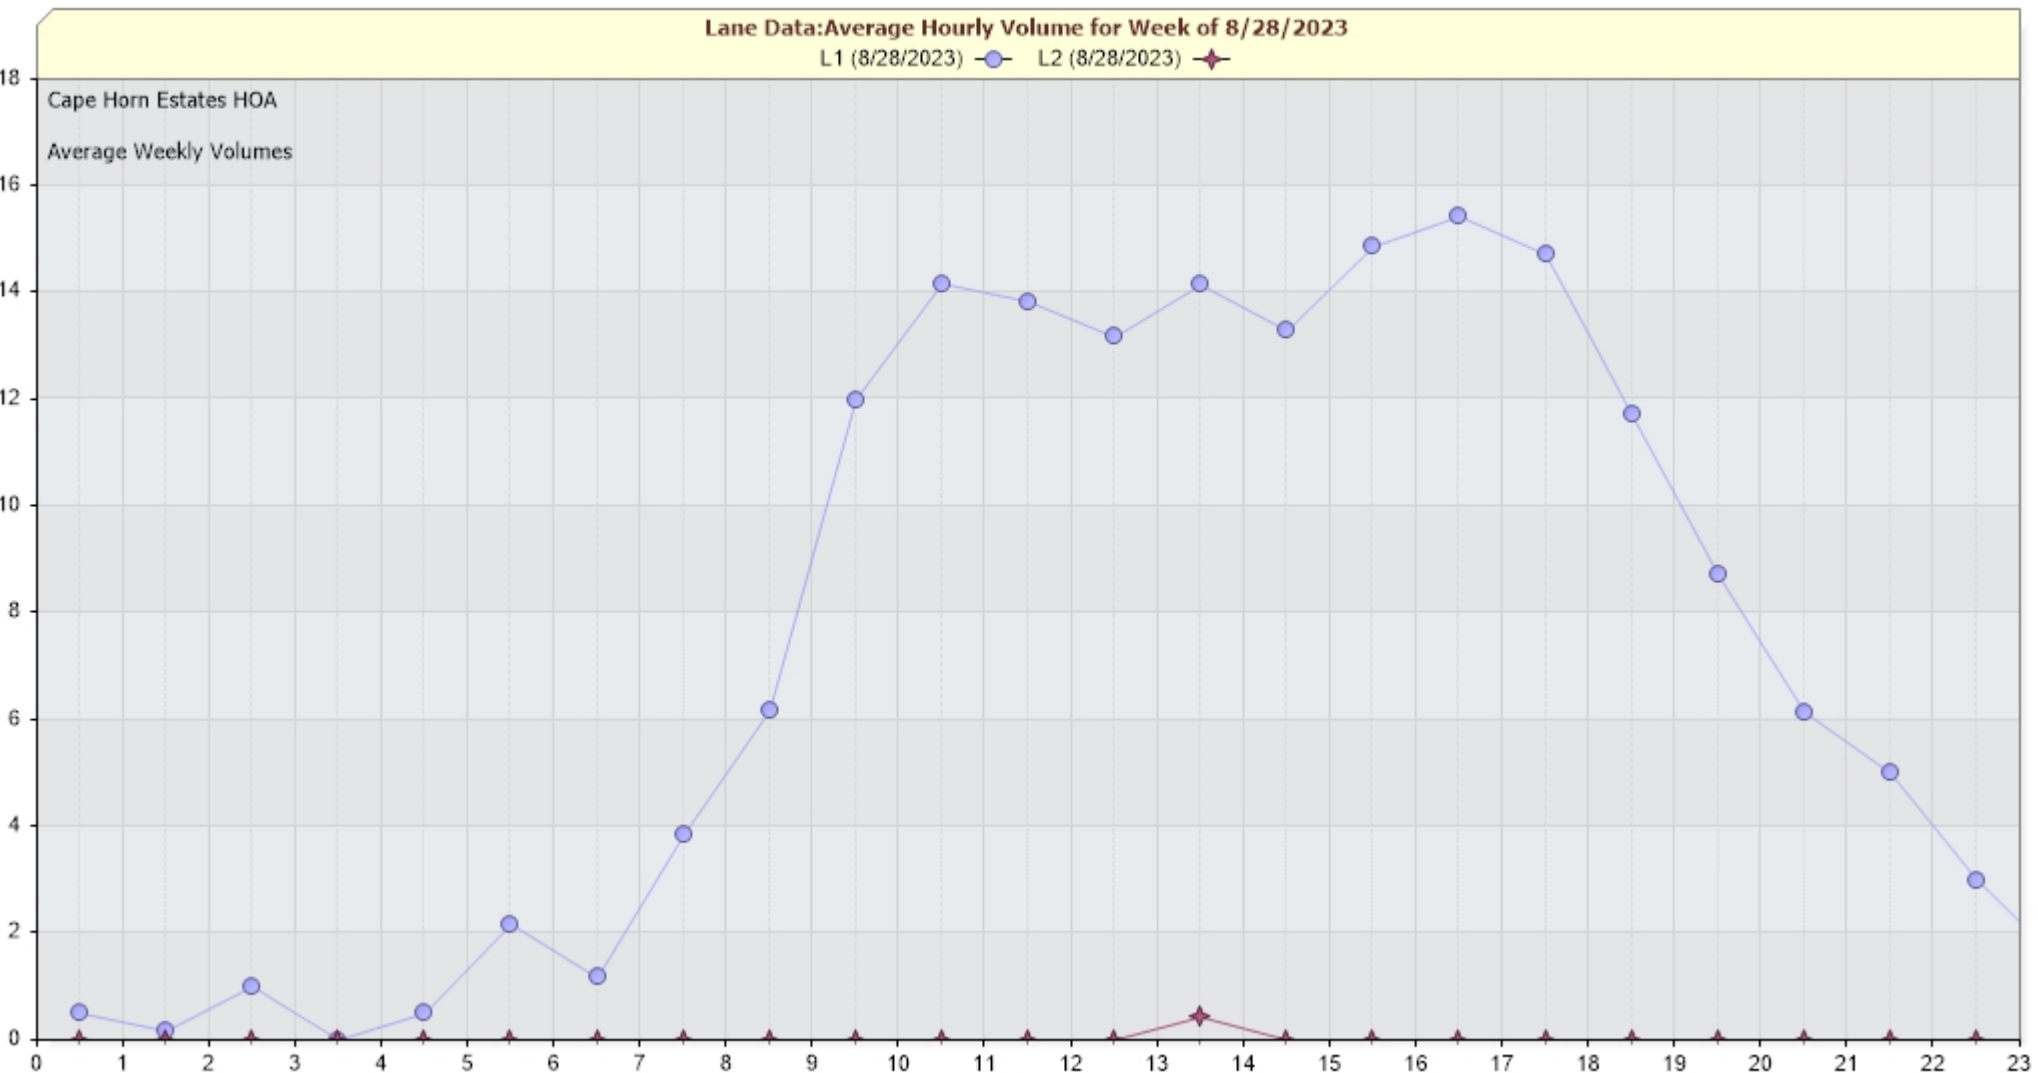

Lane Data: Average Hourly Volume for Week of 8/28/2023

L1 (8/28/2023) L2 (8/28/2023)

Cape Horn Estates HOA

Average Weekly Volumes

Vehicles/Hour

Hour

0 1 2 3 4 5 6 7 8 9 10 11 12 13 14 15 16 17 18 19 20 21 22 23

0 2 4 6 8 10 12 14 16 18